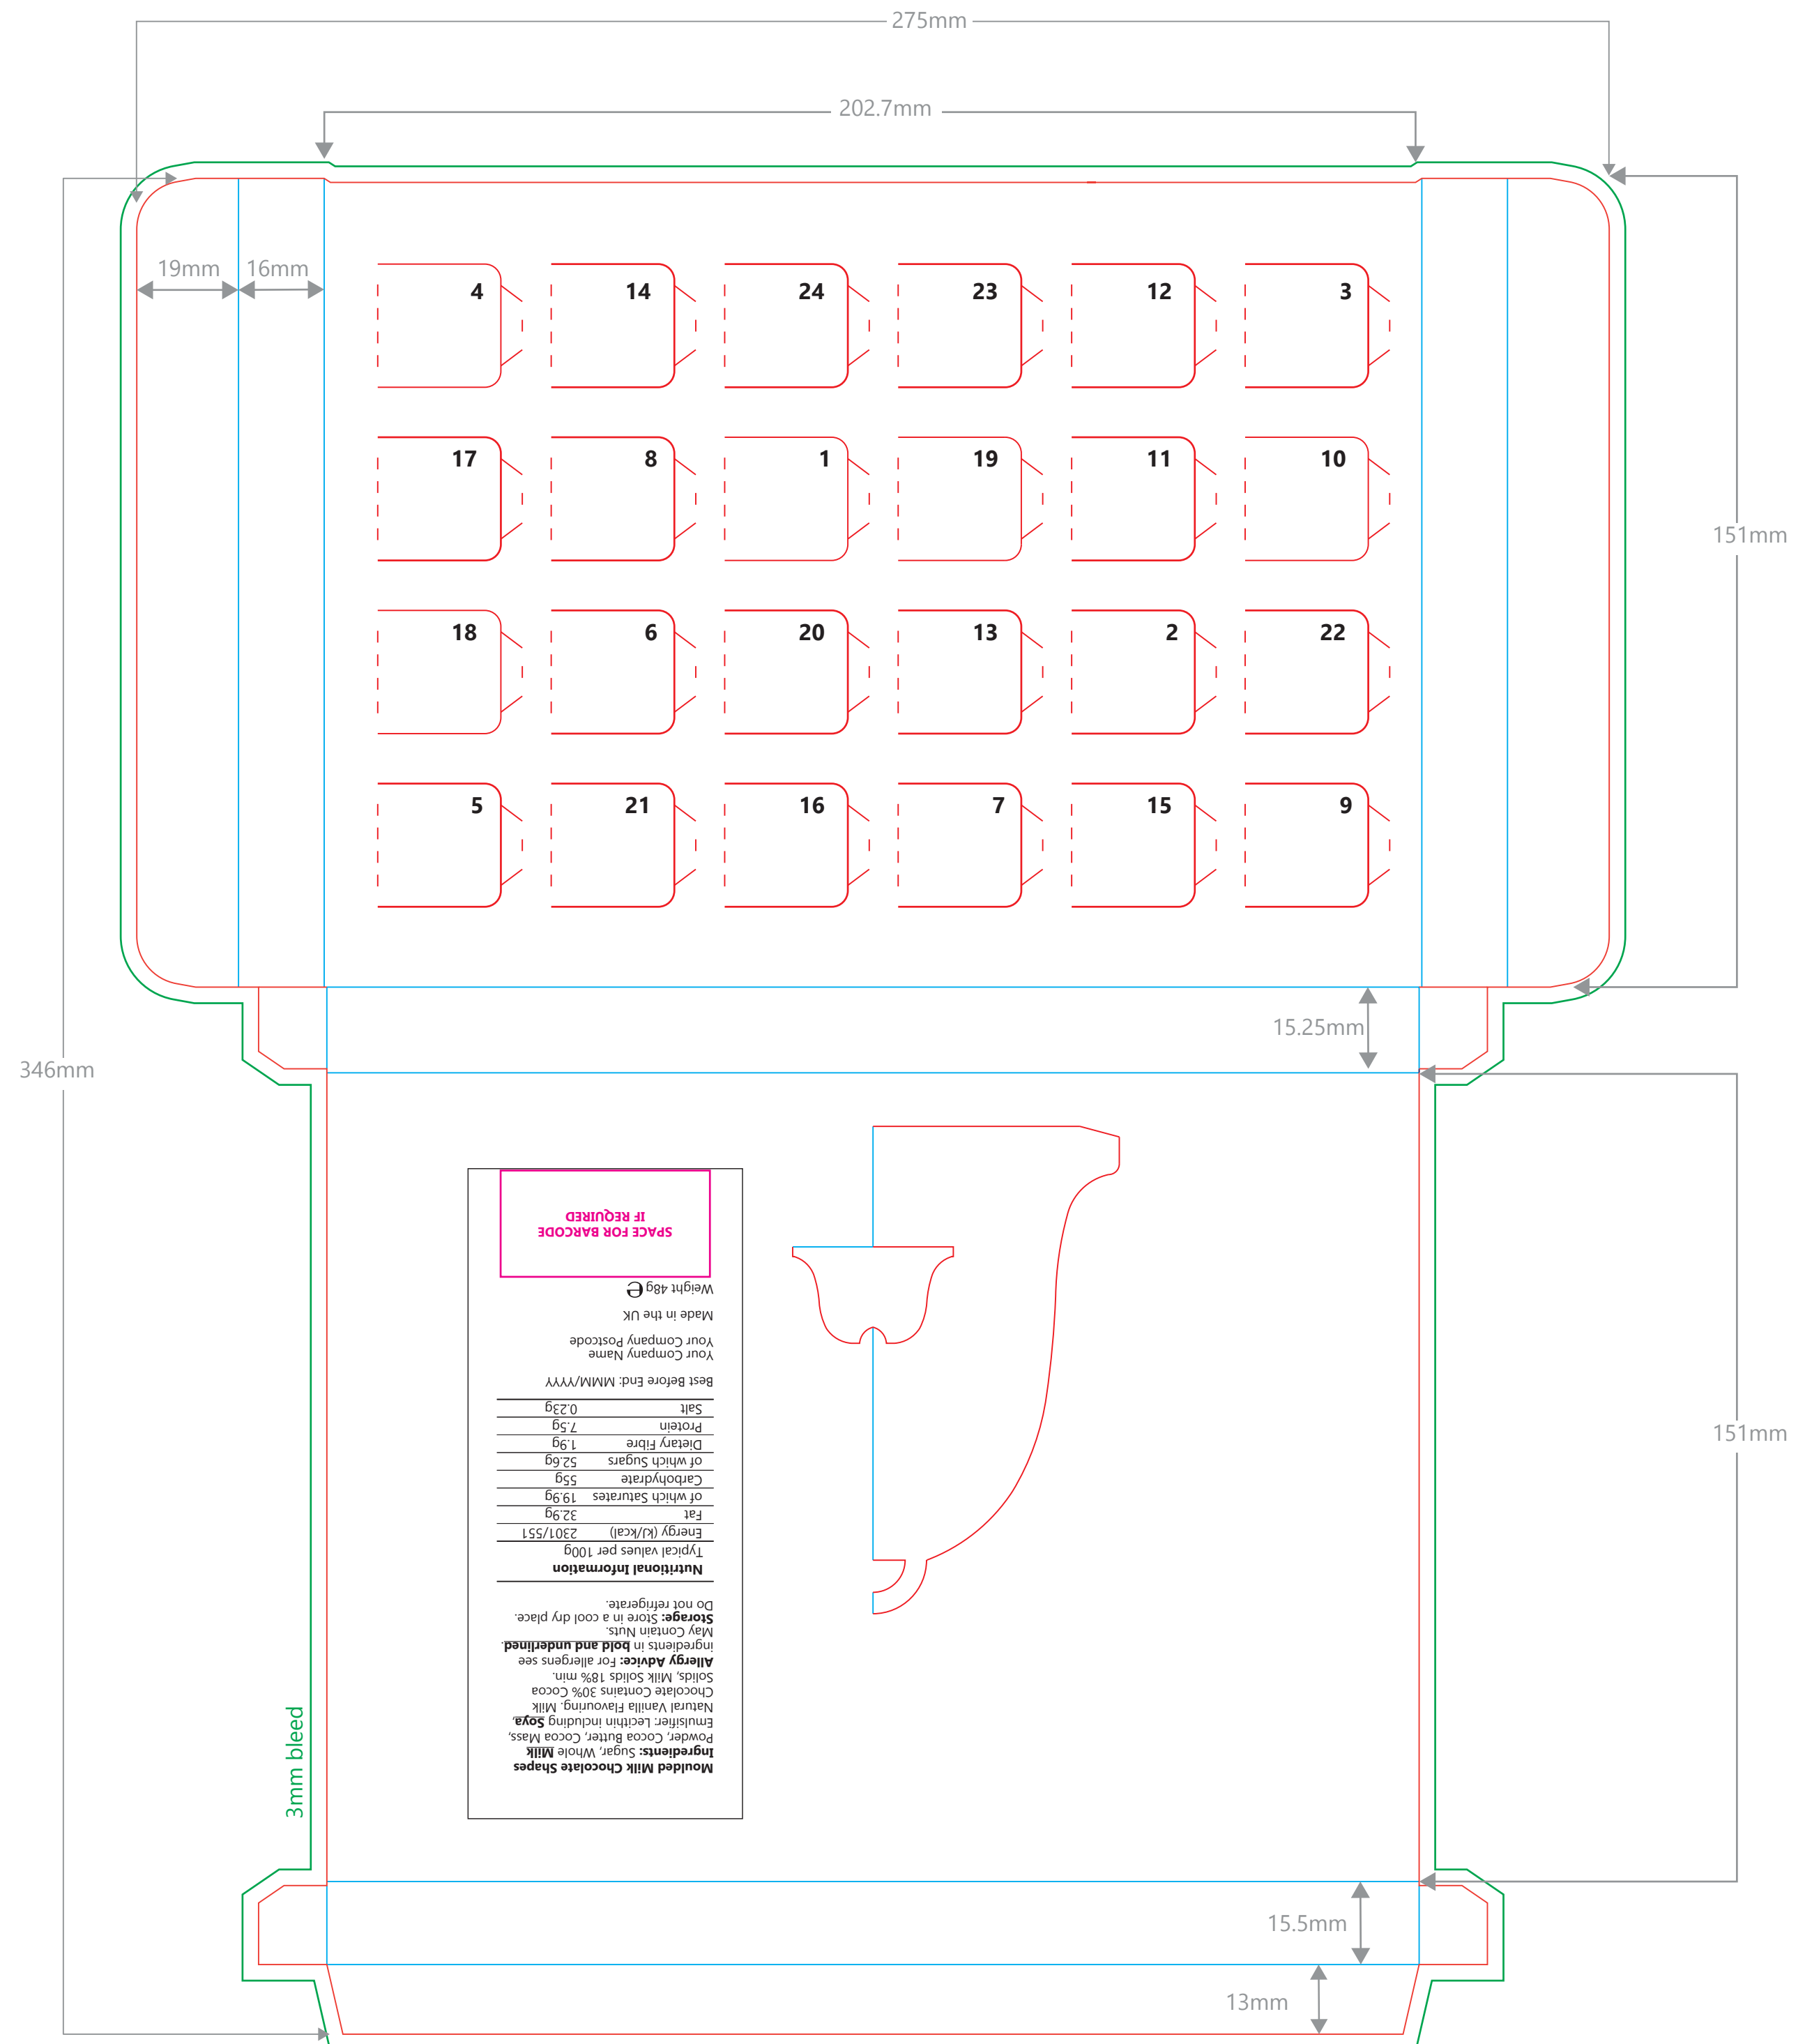

TEMPLATE FOR DESKTOP SIZE 24 DOOR ADVENT CALENDAR WITH TRAY

Chocolate type:	Milk
Specification number:	REC 3.6.3 TRAYADVFOILED48G
Last updated	17/06/2022

Helpful advice on preparing artwork

To ensure the best a quickest results when submitting your artwork here's a little list of things to bear in mind:

1. File Formats. We can accept various file formats for artwork including:

- **.pdf** (portable document format)*
- **.ai** (adobe illustrator file)*
- **.eps** (encapsulated post script)*
- **.bmp** (bitmap)
- **.jpeg** (joint photographic experts group)
- **.png** (portable network graphics)
- **.psd** (photoshop document)

* Preferred formats

2. Resolution. Please use high resolution images. (we recommend 300 dots per inch as a minimum).

3. Text/Fonts. To avoid missing font issues please either:

- Convert your text to outlines
- or,
- send the relevant font files with your artwork.

5. Traceability

If your product is for resale, please don't forget this! (It's a legal requirement). Replace the text "Company Name" and "Company Postcode" with your company's name and postcode

6 Door Numbers

Please double check that all numbers are present and that they are visible against the background image.

Reverse Print

Key:

- cut lines —
- bleed size —
- folds —