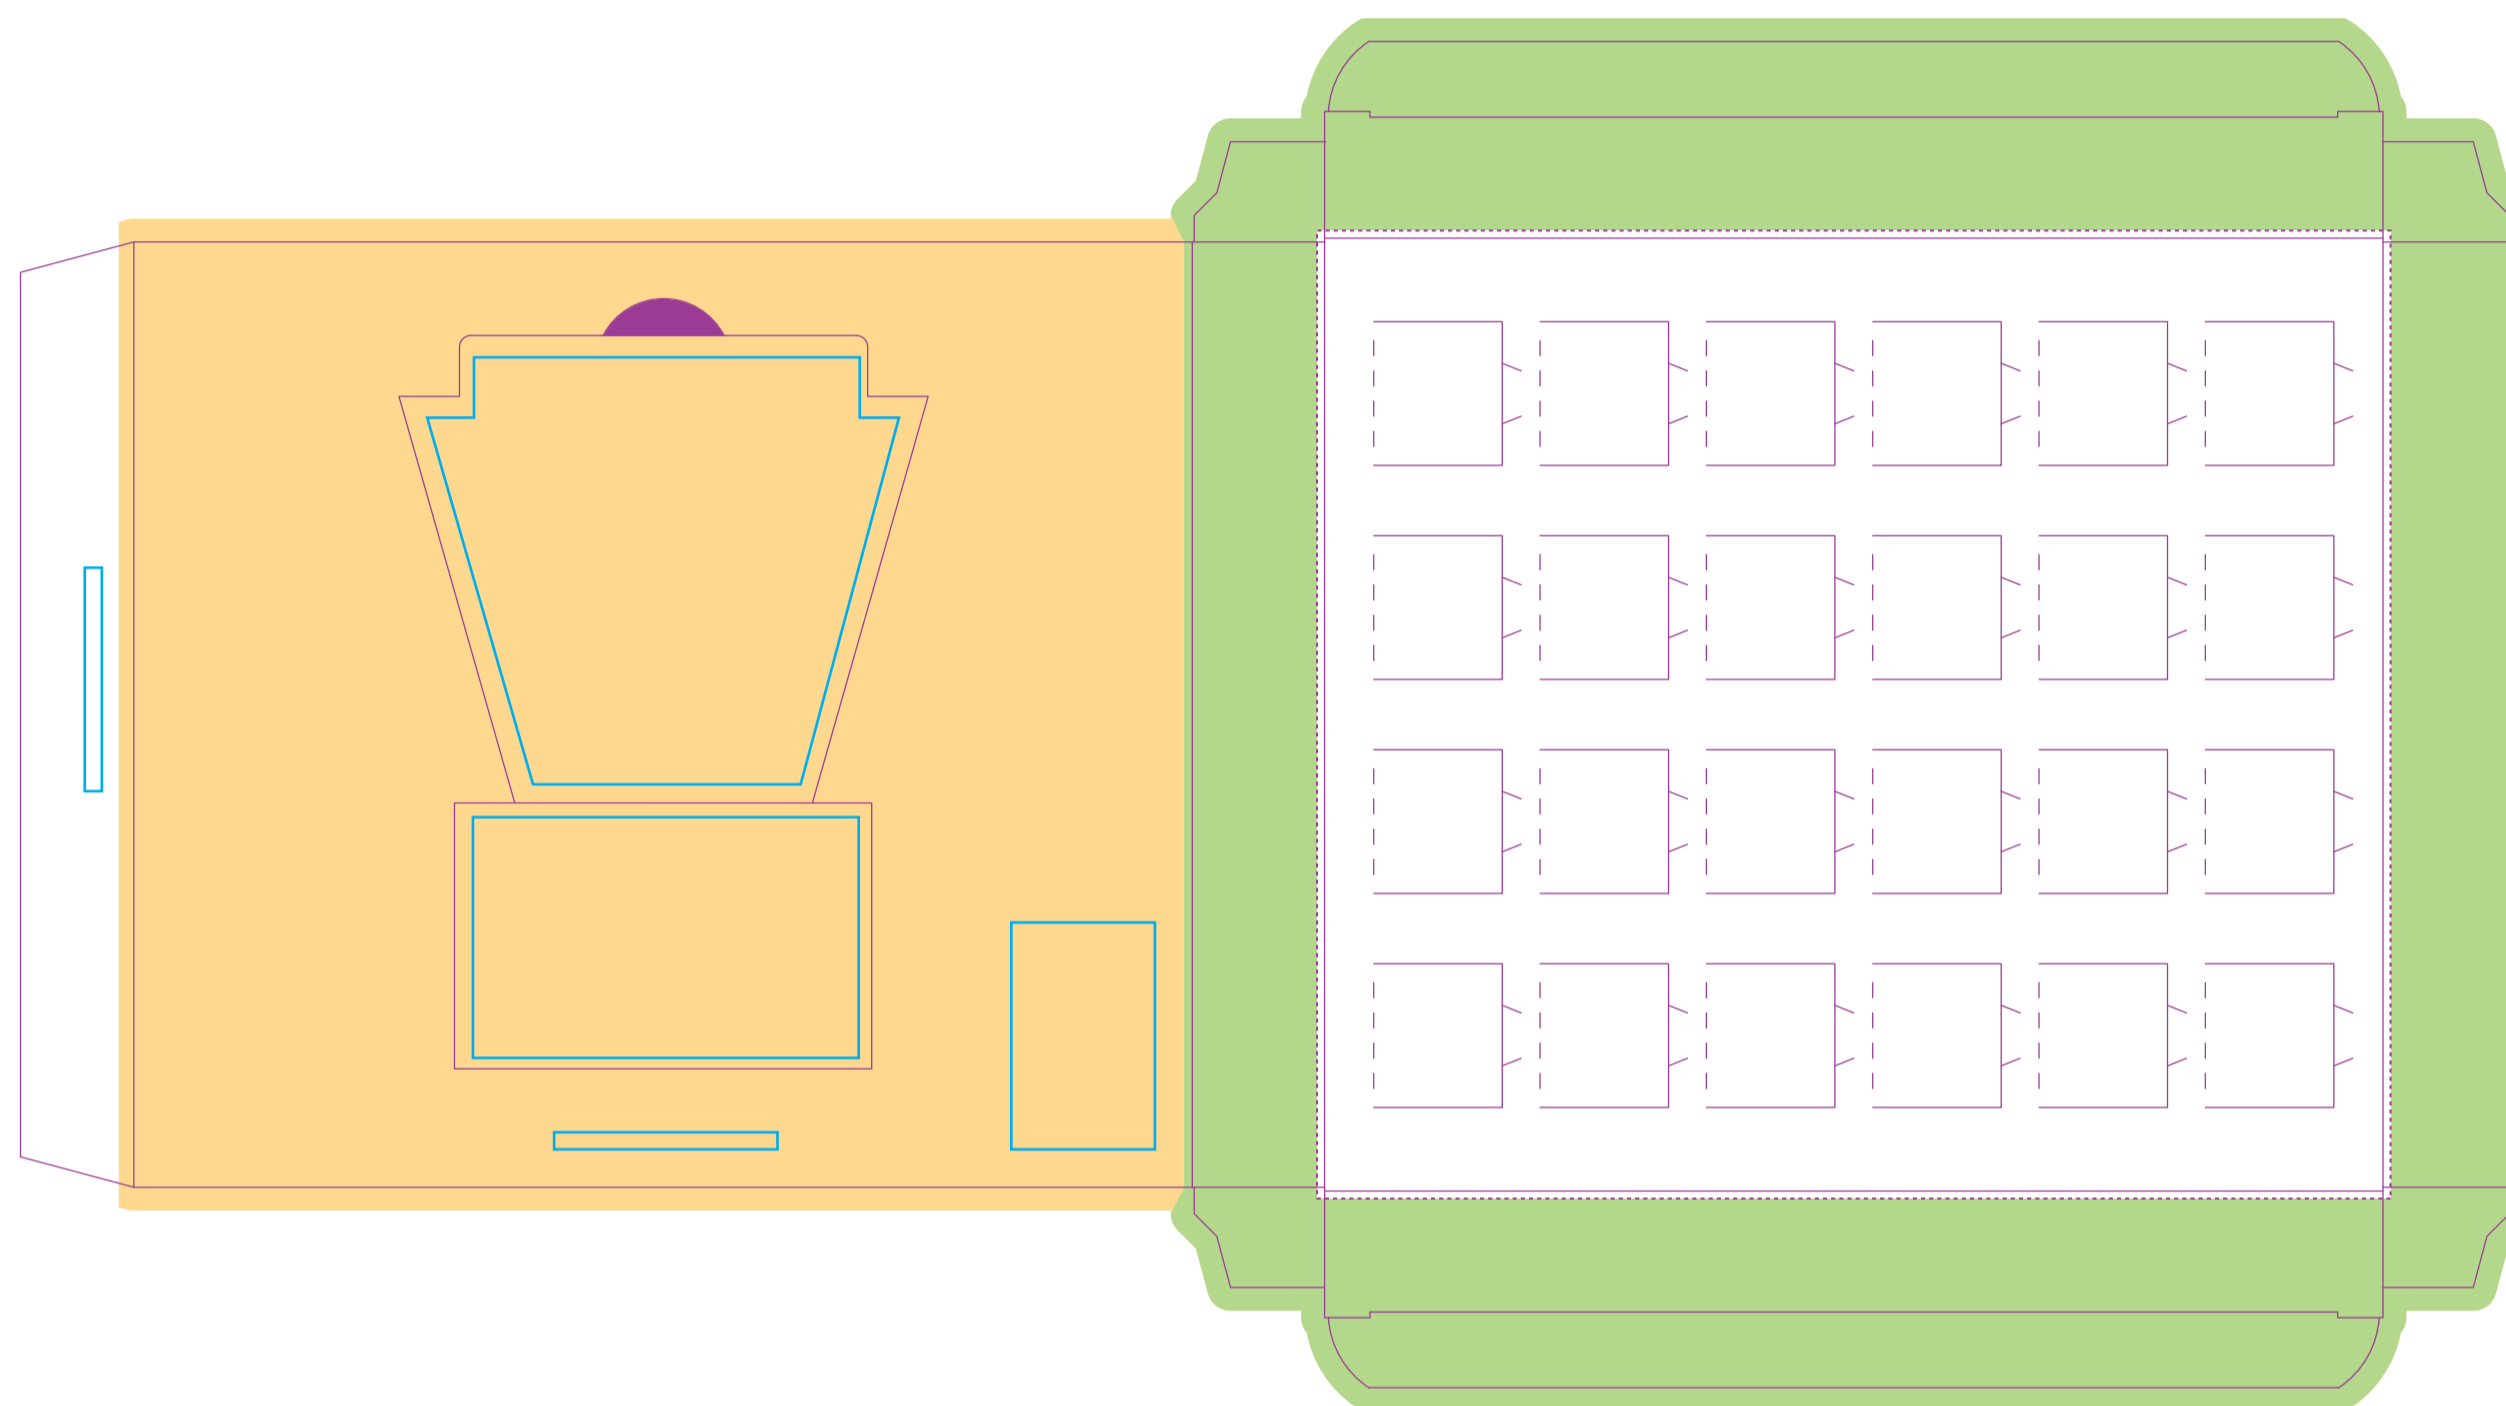

PaperMini-Advent Calendar / Table Advent calendar

approx. 139 x 125 x 17 mm

Print layout (design format) for front side with overlap at side 142 x 128 mm

Print layout (design format) for front side with side edge and overlap in side flaps and reverse side + trim 180,5 x 184 mm

Print layout (design format) for all-around print

mandatory text